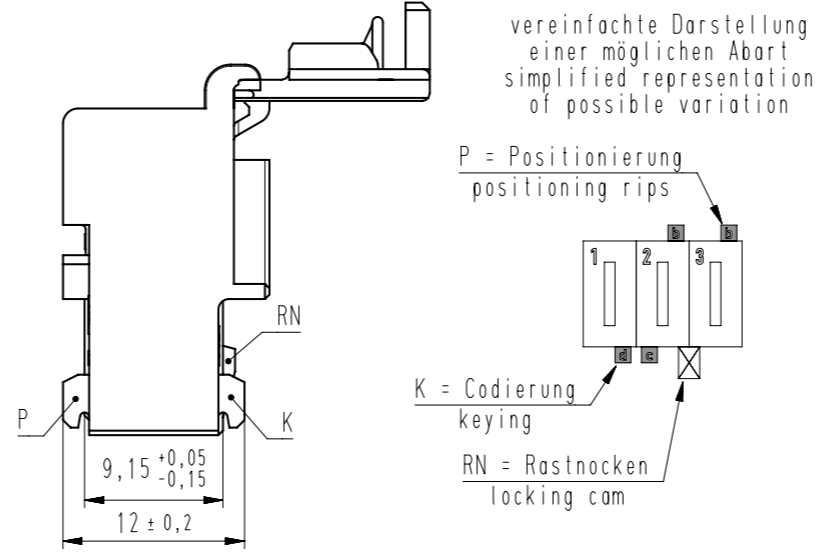

Diese Zeichnung darf ohne unsere Genehmigung weder vervielfältigt, noch dritten Personen zugänglich gemacht werden und bleibt unser Eigentum. Zuwiderhandlung ist strafbar.
All rights strictly reserved. Reproduction or issue to third parties in any form whatsoever is not permitted without written authority from the proprietor. Violation is punishable.

Gesamte und digital verteilte Zeichnungen benötigen zur Freigabe keine Unterschrift!
Scanned and digitally distributed drawings do not need a signature for the release!

Technische Änderungen vorbehalten!
Technical modifications will be reserved.

Verteiler distributor
Empfänger receiver
SDH
SDW

ECO-DOMO NF (RAST 5) Federgehäuse in Schneidklemmtechnik - passive Innenverrastung (Rastnocken)
ECO-DOMO NF (RAST 5) IDC housings - passive inside locking (locking cam)

Raster: / pitch: 5mm	Identifikator: / identification: MFVV_9562-009_A_KF	Blatt: / page: A

Beispiel Artikelbezeichnung:
example part description:
MFVV 9562-009-W80-CCC-MMM-NN

- Farbmarkierung / colour marking
- Beschriftungscode / labeling code
- Materialcode / material code
- Abart / variant
- Kontaktcode / contact code
- Polzahl / no. of poles
- Artikel-Nr. / part no.
- Verpackungscode / packing code
- Alpha-Teil der Artikelbezeichnung
  alpha part of the part description

Artikelbezeichnung part description	Anzahl der Kontakte number of contacts	Bestückung / loading									Gehäuserohling siehe Tabelle empty housing see chart MH 8420-009	X = Rastnocken zwischen den Kammern locking cam between chambers MH 8420-0XX C	Codierungsvariante siehe Tabelle coding peg variant see chart MH 8420-009	Bemerkung remark	
		1	2	3	4	5	6	7	8	9					
MFVV 9562-009-W83-CCC-MMM-NN	9	W	W	W	W	W	W	W	W	W	83	1 X 2 3 4 5 6 X 7 8 9	83	Grundcodierung Rohling basic coding empty housing	
MFVV 9562-009-WOD-CCC-MMM-NN	9	W	W	W	W	W	W	W	W	W	83	1 X 2 3 4 5 6 X 7 8 9	OD		

-VV-	
Verpackungscode / packing code	
VV	Verpackungsart / packaging
MP	Magazinpaket / magazine parcel
MG	Magazingroßverpackung / large magazine parcel

-W-		
Kontaktcode / contact code		
W	Stromstärke amperage	Kabel- Querschnitt cable section
8	16A	0,35 bis 1,5 mm²

-MM-		
Beschriftungscode nach Kundenwunsch labeling code acc. to the customer		
Code-Nr. code no.	siehe WN see WN	Farbe colour
000	----	ohne Beschriftung without labeling
V**	30.79	Standard standard

-CCC-			
Material und Farbcode material and colour code			
Materialinformation siehe Kundenzeichnung material data see customer drawing			
Leergehäuse / housing: MH 9562-...			
WN 14.0617.01 (PA66-GF25)	WN 14.0634.01 (PA66-GF25)		
Code-Nr. code no.	Farbe colour	Code-Nr. code no.	Farbe colour
118	zinkgelb zinc yellow	960	natur nature
314	altrosa antique pink		
512	lichtblau light blue		
518	türkisblau turquoise blue		
605	moosgrün moos green		
701	silbergrau silver grey		
960	natur nature		

-NN-	
Farbmarkierung siehe colour marking see WN 30.83	
Code-Nr. code no.	Farbe colour
00	ohne without

5	Material WN 14.0634.01 mit Materialcode -960- hinzu.	04.03.22	U0013643
4	Material WN 14.0632.01 entfernt	07.07.21	U0013643
Änderung / modification		Datum date	Name name
erstellt prepared	02.08.13	U0001349	D.M.

Beachten Sie die allgemeinen Sicherheits- und Verarbeitungshinweise für Steckverbinder und Kontakte: <http://www.stocko.de/catalog-pdf/Sicherheitshinweise.pdf> Respect general safety and processing information for connectors and contacts: <http://www.stocko.de/catalog-pdf/safety-information.pdf>

MFVV 9562-009